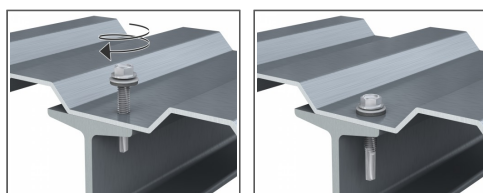

Installation guide

1. Screw must be installed at 90 degrees to substrate.
2. Magnetic driver must be used.
3. Lowest torque setting on impact screwdriver to start.
4. Reduce speed when the washer starts to deform.
5. Use a cordless Impact screwdriver. Note: Never use a power drill.
6. For installation please use screwdriver of load capacity 1600 - 2000 rpm with regulated trogue.