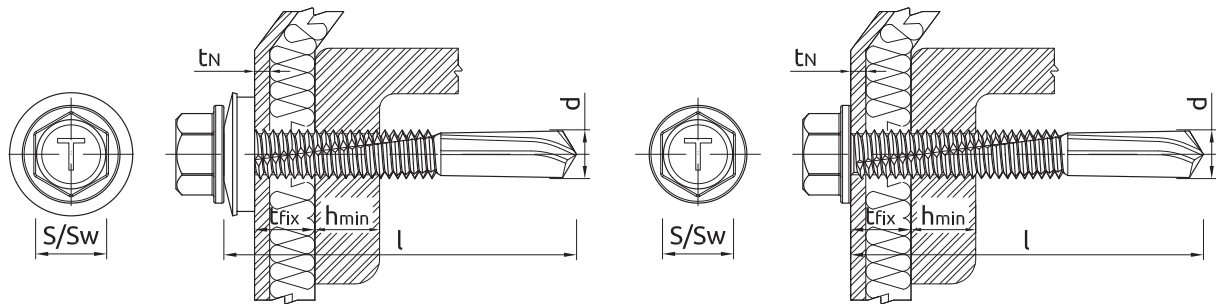

Installation data

Size	Ø5.5		
Hole diameter in substrate	d_0	[mm]	-
Min. hole depth in substrate	h_0	[mm]	-
Min. installation depth	h_{nom}	[mm]	-
Min. substrate thickness	h_{min}	[mm]	3
Min. spacing	s_{min}	[mm]	30
Min. edge distance	c_{min}	[mm]	10
Wrench size	Sw	[mm]	8
Screw diameter	d	[mm]	5.5

Basic performance data

Performance data for single screw without influence of edge distance and spacing

Size	TENSION LOAD		SHEAR LOAD	
		Ø5.5 (T16)		Ø5.5
MEAN ULTIMATE LOAD				
Substrate thickness 4,00mm	[kN]	3.21		1.69
CHARACTERISTIC LOAD				
Substrate thickness 4,00mm	[kN]	2.64		1.35
DESIGN LOAD				
Substrate thickness 4,00mm	[kN]	1.98		1.02
RECOMMENDED LOAD				
Substrate thickness 4,00mm	[kN]	1.42		0.73