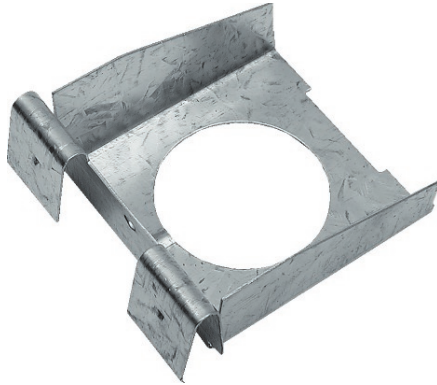

## Z-LPJ FLUSH TRANSVERSE CONNECTOR

One side transverse connector for CD 60 steel sections

#### Features and benefits

- One side transverse connector for CD 60 steel sections
- For connecting single or double suspended ceiling grids
- Made of zinc plated sheet steel