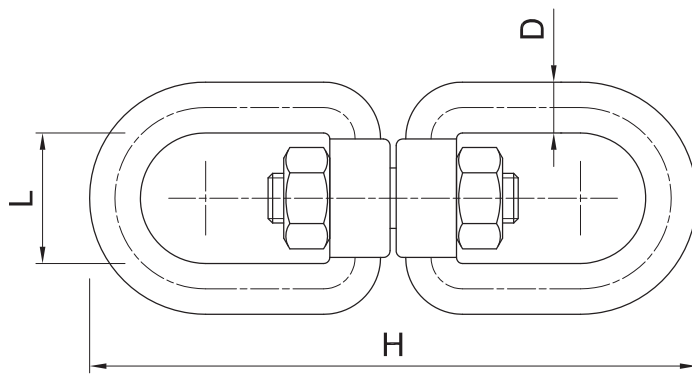

### Product information

**Product information**

Product Code	Size	Dimensions			WLL Working load [kg]	[English]: BF Sita niszcząca [min. kG]
	D	D	L	P		
	[mm]	[mm]	[mm]	[mm]		
K-S3-00K-06/1	6	5.5	72	22	25	100

**Product commercial data**

Product Code	Size [mm]	Dimensions		Quantity [pcs]			Weight [kg]			Bar Codes
		D [mm]	L [mm]	Box	Outer	Pallet	Box	Outer	Pallet	
K-S3-00K-06/1	6	5.5	72	1	5	2200	0.09	0.45	226.9	5906675510996