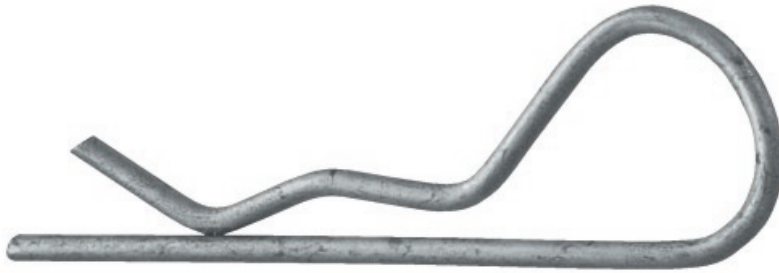

Z-N-KLM INTERSECTION CLIP

Nonius cotter

Product information

Features and benefits

- Nonius locking pin for use in combination with the nonius hangers (upper part and under part) for the installation of ceiling profiles
- Easy to install
- Removable element
- Secure locking
- Material: zinc plated steel

Applications

- Installation of dropped ceilings grid work

Product commercial data

Product Code	Quantity [pcs]			Weight [kg]			Bar Codes
	Box	Outer	Pallet	Box	Outer	Pallet	