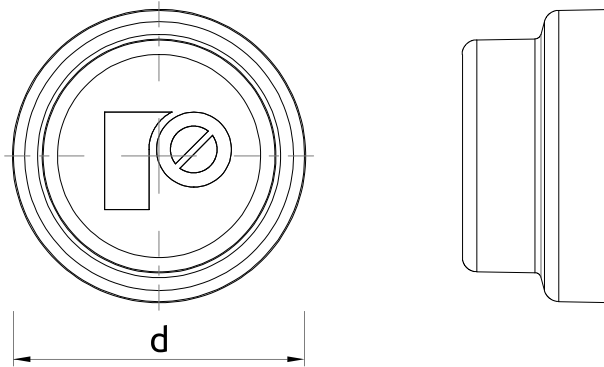

## R-FF1-CAP Cover cap for frame fixing R-FF1 and R-FFS

Cover cap for aesthetic installation of frame fixings with the SW13 head size, available in many colour versions

#### Applications

- Door and window frames

**Product information**

Size	Product Code	Bolt		Diameter	RAL Colour
		Head size			
		Sw	d		
		[mm]			
19,6	R-FF1-CAP-1001	13	19.6	1001	
	R-FF1-CAP-6020	13	19.6	6020	
	R-FF1-CAP-7024	13	19.6	7024	
	R-FF1-CAP-7035	13	19.6	7035	
	R-FF1-CAP-7043	13	19.6	7043	
	R-FF1-CAP-8017	13	19.6	8017	
	R-FF1-CAP-9002	13	19.6	9002	
	R-FF1-CAP-9005	13	19.6	9005	
R-FF1-CAP-9016	13	19.6	9016		