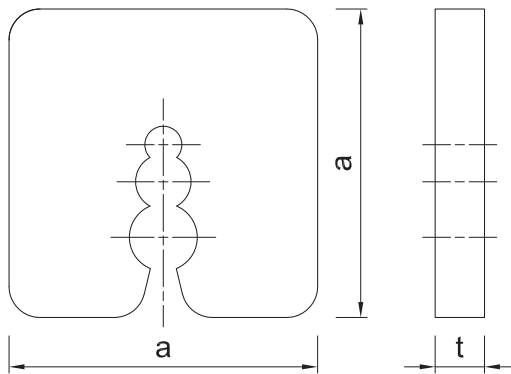

## PD Spacer disc

Essential for correct installation of base tracks and ETICS rails on uneven substrates

#### Features and benefits

- Designed for use with different fasteners in diameters 6,8 & 10mm
- Colour coded for quick and easy size identification
- For levelling out facade tolerances: lengths can be combined (3,5,8,10,15mm)
- Simple installation.

### Installation guide

1. Simply clip onto the anchor between wall and rail
2. For anchor diameters 6mm, 8mm and 10mm.
3. Sorted by colour

**Product information**

| Product Code | Thickness |  | Colour |
|--------------|-----------|--|--------|
|              | t         |  |        |
|              | [mm]      |  |        |
| PD-03        | 3         |  | RED    |
| PD-05        | 5         |  | YELLOW |
| PD-08        | 8         |  | BLUE   |
| PD-10        | 10        |  | BLACK  |
| PD-15        | 15        |  | WHITE  |

**Product commercial data**

| Product Code | Thickness [mm] | Quantity [pcs] |       |        | Weight [kg] |       |        | Bar Codes     |
|--------------|----------------|----------------|-------|--------|-------------|-------|--------|---------------|
|              |                | Box            | Outer | Pallet | Box         | Outer | Pallet |               |
| PD-03        | 3              | 25             | 400   | 9600   | 0.13        | 2.1   | 81.1   | 5906675005614 |
| PD-05        | 5              | 25             | 400   | 9600   | 0.17        | 2.6   | 93.4   | 5906675005621 |
| PD-08        | 8              | 25             | 400   | 9600   | 0.21        | 3.3   | 109.5  | 5906675005638 |
| PD-10        | 10             | 25             | 300   | 7200   | 0.26        | 3.1   | 105.2  | 5906675005645 |
| PD-15        | 15             | 25             | 300   | 7200   | 0.33        | 4.0   | 124.8  | 5906675005652 |